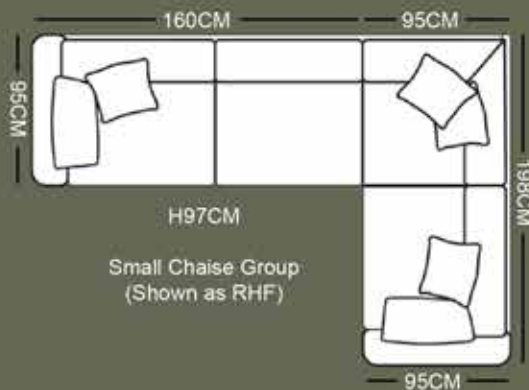

## Sierra Fabric Collection: Stone, Beige, Olive, Charcoal

4 Seater Sofa (2 Pieces)  
 L: 234CM D: 95CM H: 97CM

3 Seater Sofa  
 L: 207CM D: 95CM H: 97CM

2 Seater sofa  
 L: 180CM D: 95CM H: 97CM

Love Chair  
 L: 127CM D: 95CM H: 97CM

Small Chaise Group  
 (Shown as RHF)

Large Chaise Group  
 (Shown as RHF)

Chair  
 L: 103CM D: 95CM H: 97CM

Storage Footstool  
 L: 84CM D: 63CM H: 42CM

Banquette Footstool  
 L: 96CM D: 65CM H: 39CM