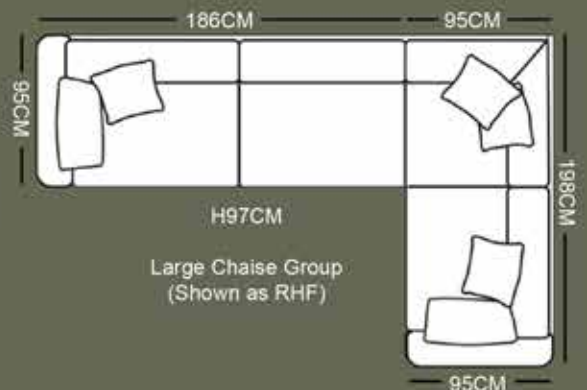

## Sierra Fabric Collection: Stone, Beige, Olive, Charcoal

4 Seater Sofa (2 Pieces)  
 L: 234CM D: 95CM H: 97CM

3 Seater Sofa  
 L: 207CM D: 95CM H: 97CM

2 Seater sofa  
 L: 180CM D: 95CM H: 97CM

Love Chair  
 L: 127CM D: 95CM H: 97CM

Small Chaise Group  
 (Shown as RHF)

Large Chaise Group  
 (Shown as RHF)

Chair  
 L: 103CM D: 95CM H: 97CM

Storage Footstool  
 L: 84CM D: 63CM H: 42CM

Banquette Footstool  
 L: 96CM D: 65CM H: 39CM