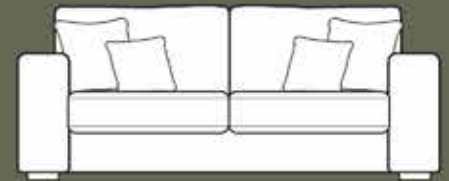

Mia

A high back sofa range accompanied with scatter cushions covered in Stone from the Violet collection.

VIOLET COLLECTION

Mia

Available in high back and is tailored to your choice from a range of fabrics.
 Manufacturing in the UK allows for shorter lead times and ensures a high quality product.
 Please see below for the selection of units available.

Violet Fabric Collection: Stone, Silver, Chocolate, Grey

4 Seater Sofa (2 Pieces)
 L: 252CM D: 100CM H: 79CM

3 Seater Sofa
 L: 227CM D: 100CM H: 79CM

2 Seater Sofa
 L: 208CM D: 100CM H: 79CM

Chair
 L: 121CM D: 100CM H: 79CM

2 Seater Unit L/R
 L: 177CM D: 100CM H: 79CM

2 Unit Armless
 L: 154CM D: 100CM H: 79CM

Armless Unit
 L: 77CM D: 100CM H: 79CM

Sofa Chaise L/R
 L: 104CM D: 164CM H: 79CM

Small Arm Unit L/R
 L: 104CM D: 100CM H: 79CM

Corner Unit
 L: 100CM D: 100CM H: 79CM

Cosy Unit L/R
 L: 166CM D: 108CM H: 79CM

Large Rectangle Footstool
 L: 153CM D: 62CM H: 47CM

Small Rectangle Footstool
 L: 79CM D: 62CM H: 47CM

Frame Construction : Hardwood rails and high density particle boards which are glued and stapled.
Seat Interiors : Foam.
Back Interiors : Fibre option only.