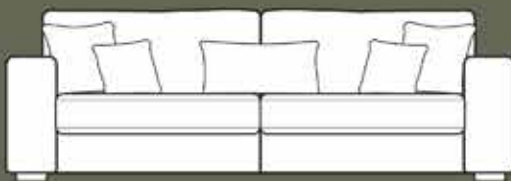

Mia

A high back sofa range accompanied with scatter cushions covered in Stone from the Violet collection.

VIOLET COLLECTION

Mia

Available in high back and is tailored to your choice from a range of fabrics.
 Manufacturing in the UK allows for shorter lead times and ensures a high quality product.
 Please see below for the selection of units available.

Violet Fabric Collection: Stone, Silver, Chocolate, Grey

4 Seater Sofa (2 Pieces)
 L: 252CM D: 100CM H: 79CM

3 Seater Sofa
 L: 227CM D: 100CM H: 79CM

2 Seater Sofa
 L: 208CM D: 100CM H: 79CM

Chair
 L: 121CM D: 100CM H: 79CM

2 Seater Unit L/R
 L: 177CM D: 100CM H: 79CM

2 Unit Armless
 L: 154CM D: 100CM H: 79CM

Armless Unit
 L: 77CM D: 100CM H: 79CM

Sofa Chaise L/R
 L: 104CM D: 164CM H: 79CM

Small Arm Unit L/R
 L: 104CM D: 100CM H: 79CM

Corner Unit
 L: 100CM D: 100CM H: 79CM

Cosy Unit L/R
 L: 166CM D: 108CM H: 79CM

Large Rectangle Footstool
 L: 153CM D: 62CM H: 47CM

Small Rectangle Footstool
 L: 79CM D: 62CM H: 47CM

Frame Construction : Hardwood rails and high density particle boards which are glued and stapled.
Seat Interiors : Foam.
Back Interiors : Fibre option only.