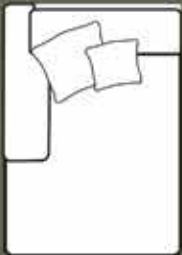

Mia

A high back sofa range accompanied with scatter cushions covered in Stone from the Violet collection.

VIOLET COLLECTION

Mia

Available in high back and is tailored to your choice from a range of fabrics.
 Manufacturing in the UK allows for shorter lead times and ensures a high quality product.
 Please see below for the selection of units available.

Violet Fabric Collection: Stone, Silver, Chocolate, Grey

4 Seater Sofa (2 Pieces)
 L: 252CM D: 100CM H: 79CM

3 Seater Sofa
 L: 227CM D: 100CM H: 79CM

2 Seater Sofa
 L: 208CM D: 100CM H: 79CM

Chair
 L: 121CM D: 100CM H: 79CM

2 Seater Unit L/R
 L: 177CM D: 100CM H: 79CM

2 Unit Armless
 L: 154CM D: 100CM H: 79CM

Armless Unit
 L: 77CM D: 100CM H: 79CM

Sofa Chaise L/R
 L: 104CM D: 164CM H: 79CM

Small Arm Unit L/R
 L: 104CM D: 100CM H: 79CM

Corner Unit
 L: 100CM D: 100CM H: 79CM

Cosy Unit L/R
 L: 166CM D: 108CM H: 79CM

Large Rectangle Footstool
 L: 153CM D: 62CM H: 47CM

Small Rectangle Footstool
 L: 79CM D: 62CM H: 47CM

Frame Construction : Hardwood rails and high density particle boards which are glued and stapled.
Seat Interiors : Foam.
Back Interiors : Fibre option only.