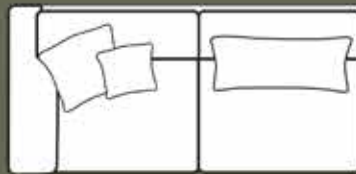

Mia

A high back sofa range accompanied with scatter cushions covered in Stone from the Violet collection.

VIOLET COLLECTION

Mia

Available in high back and is tailored to your choice from a range of fabrics.
 Manufacturing in the UK allows for shorter lead times and ensures a high quality product.
 Please see below for the selection of units available.

Violet Fabric Collection: Stone, Silver, Chocolate, Grey

4 Seater Sofa (2 Pieces)
 L: 252CM D: 100CM H: 79CM

3 Seater Sofa
 L: 227CM D: 100CM H: 79CM

2 Seater Sofa
 L: 208CM D: 100CM H: 79CM

Chair
 L: 121CM D: 100CM H: 79CM

2 Seater Unit L/R
 L: 177CM D: 100CM H: 79CM

2 Unit Armless
 L: 154CM D: 100CM H: 79CM

Armless Unit
 L: 77CM D: 100CM H: 79CM

Sofa Chaise L/R
 L: 104CM D: 164CM H: 79CM

Small Arm Unit L/R
 L: 104CM D: 100CM H: 79CM