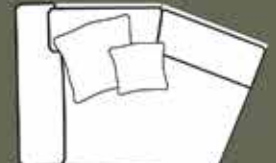

Violet Fabric Collection: Stone, Silver, Chocolate, Grey

4 Seater Sofa (2 Pieces)
 L: 252CM D: 100CM H: 79CM

3 Seater Sofa
 L: 227CM D: 100CM H: 79CM

2 Seater Sofa
 L: 208CM D: 100CM H: 79CM

Chair
 L: 121CM D: 100CM H: 79CM

2 Seater Unit L/R
 L: 177CM D: 100CM H: 79CM

2 Unit Armless
 L: 154CM D: 100CM H: 79CM

Armless Unit
 L: 77CM D: 100CM H: 79CM

Sofa Chaise L/R
 L: 104CM D: 164CM H: 79CM

Small Arm Unit L/R
 L: 104CM D: 100CM H: 79CM

Corner Unit
 L: 100CM D: 100CM H: 79CM

Cosy Unit L/R
 L: 166CM D: 108CM H: 79CM

Large Rectangle Footstool
 L: 153CM D: 62CM H: 47CM

Small Rectangle Footstool
 L: 79CM D: 62CM H: 47CM

Frame Construction : Hardwood rails and high density particle boards which are glued and stapled.
Seat Interiors : Foam.
Back Interiors : Fibre option only.