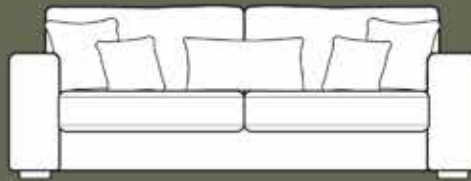

Mia

A high back sofa range accompanied with scatter cushions covered in Stone from the Violet collection.

VIOLET COLLECTION

Mia

Available in high back and is tailored to your choice from a range of fabrics.
 Manufacturing in the UK allows for shorter lead times and ensures a high quality product.
 Please see below for the selection of units available.

Violet Fabric Collection: Stone, Silver, Chocolate, Grey

4 Seater Sofa (2 Pieces)
 L: 252CM D: 100CM H: 79CM

3 Seater Sofa
 L: 227CM D: 100CM H: 79CM

2 Seater Sofa
 L: 208CM D: 100CM H: 79CM

Chair
 L: 121CM D: 100CM H: 79CM

2 Seater Unit L/R
 L: 177CM D: 100CM H: 79CM

2 Unit Armless
 L: 154CM D: 100CM H: 79CM

Armless Unit
 L: 77CM D: 100CM H: 79CM

Sofa Chaise L/R
 L: 104CM D: 164CM H: 79CM

Small Arm Unit L/R
 L: 104CM D: 100CM H: 79CM

Corner Unit
 L: 100CM D: 100CM H: 79CM

Cosy Unit L/R
 L: 166CM D: 108CM H: 79CM

Large Rectangle Footstool
 L: 153CM D: 62CM H: 47CM

Small Rectangle Footstool
 L: 79CM D: 62CM H: 47CM

Frame Construction : Hardwood rails and high density particle boards which are glued and stapled.
Seat Interiors : Foam.
Back Interiors : Fibre option only.