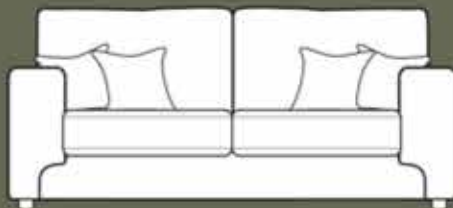

Lorenzo

A high back sofa range accompanied with scatter cushions covered in Sand from the Astoria collection.

ASTORIA COLLECTION

Lorenzo

is available in high back and is tailored to your choice from a range of fabrics. Manufacturing in the UK allows for shorter lead times and ensures a high quality product. Please see below for the selection of units available.

Astoria Fabric Collection: Sand, Silver, Mossy, Storm

4 Seater Sofa
L: 246CM D: 102CM H: 91CM

3 Seater Sofa
L: 220CM D: 102CM H: 91CM

2 Seater sofa
L: 201CM D: 102CM H: 91CM

Love Chair
L: 135CM D: 102CM H: 91CM

Chair
L: 115CM D: 102CM H: 91CM

Storage Footstool
L: 84CM D: 63CM H: 42CM

Feet Options

Oak Effect

Mahogany Effect

Frame Construction : Hardwood rails and high density particle boards which are glued and stapled.

Seat Interiors : Foam.

Back Interiors : Fibre option only.