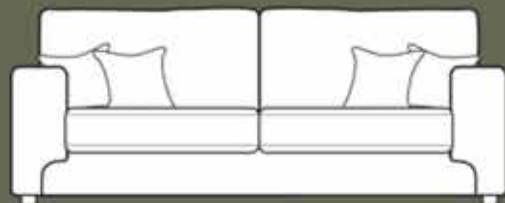

Lorenzo

A high back sofa range accompanied with scatter cushions covered in Sand from the Astoria collection.

ASTORIA COLLECTION

Lorenzo

is available in high back and is tailored to your choice from a range of fabrics. Manufacturing in the UK allows for shorter lead times and ensures a high quality product. Please see below for the selection of units available.

Astoria Fabric Collection: Sand, Silver, Mossy, Storm

4 Seater Sofa
L: 246CM D: 102CM H: 91CM

3 Seater Sofa
L: 220CM D: 102CM H: 91CM

2 Seater sofa
L: 201CM D: 102CM H: 91CM

Love Chair
L: 135CM D: 102CM H: 91CM

Chair
L: 115CM D: 102CM H: 91CM

Storage Footstool
L: 84CM D: 63CM H: 42CM

Feet Options

Oak Effect

Mahogany Effect

Frame Construction : Hardwood rails and high density particle boards which are glued and stapled.

Seat Interiors : Foam.

Back Interiors : Fibre option only.