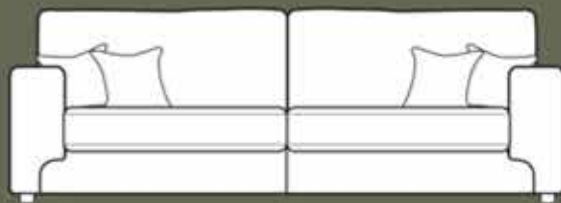

Lorenzo

A high back sofa range accompanied with scatter cushions covered in Sand from the Astoria collection.

ASTORIA COLLECTION

Lorenzo

is available in high back and is tailored to your choice from a range of fabrics. Manufacturing in the UK allows for shorter lead times and ensures a high quality product. Please see below for the selection of units available.

Astoria Fabric Collection: Sand, Silver, Mossy, Storm

4 Seater Sofa
L: 246CM D: 102CM H: 91CM

3 Seater Sofa
L: 220CM D: 102CM H: 91CM

2 Seater sofa
L: 201CM D: 102CM H: 91CM

Love Chair
L: 135CM D: 102CM H: 91CM

Chair
L: 115CM D: 102CM H: 91CM

Storage Footstool
L: 84CM D: 63CM H: 42CM

Feet Options

Oak Effect

Mahogany Effect

Frame Construction : Hardwood rails and high density particle boards which are glued and stapled.

Seat Interiors : Foam.

Back Interiors : Fibre option only.