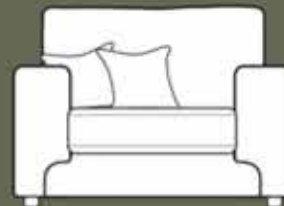

Astoria Fabric Collection: Sand, Silver, Mossy, Storm

4 Seater Sofa
L: 246CM D: 102CM H: 91CM

3 Seater Sofa
L: 220CM D: 102CM H: 91CM

2 Seater sofa
L: 201CM D: 102CM H: 91CM

Love Chair
L: 135CM D: 102CM H: 91CM

Chair
L: 115CM D: 102CM H: 91CM

Storage Footstool
L: 84CM D: 63CM H: 42CM

Feet Options

Oak Effect

Mahogany Effect

Frame Construction : Hardwood rails and high density particle boards which are glued and stapled.

Seat Interiors : Foam.

Back Interiors : Fibre option only.