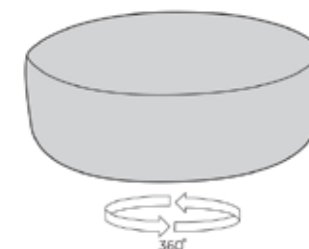

Dakota

Pillow back corner group shown in Leo Biscuit, Lynx Champagne, Ava Sage and Lynx Khaki
and Sofa shown in Leo Sage and Ava Sage

Standard Back
Cover Guide:

Corner Group: LH2, RFC, FST
H: 93 W: 284 D: 247

Corner Group: FST, LFC, RH2
H: 93 W: 284 D: 247

3 Seater Sofa: 3ST
H: 93 W: 205 D: 97 /
140cm Deluxe Sofa Bed: 3DB
H: 93 W: 195 D: 97

2 Seater Sofa: 2ST
H: 93 W: 180 D: 97 /
120cm Deluxe Sofa Bed: 2DB
H: 93 W: 175 D: 97

Love Chair: LOV /
80cm Deluxe Sofa Bed: 1DB
H: 93 W: 131 D: 97

Armchair: 1ST
H: 93 W: 101 D: 97

Suggested Footstool

Logan Swivel Footstool: FST
H: 34 W: 97 D: 97

Scatter:

Front: Cover 2
Back: Cover 1

Height x Width x Depth (cm)

All dimensions are approximate. Allow tolerance of +/- 2.5cm.

**Pillow Back
Cover Guide:**

Corner Group: LH2, RFC, FST
H: 93 W: 284 D: 247

Corner Group: FST, LFC, RH2
H: 93 W: 284 D: 247

3 Seater Sofa: 3ST
H: 93 W: 205 D: 97 /
140cm Deluxe Sofa Bed: 3DB
H: 93 W: 195 D: 97