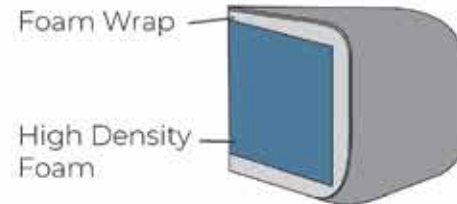

183 Length

3DB 132 Wide

2DB 114 Wide

1DB 76 Wide

Details

DuoFlex

A high density foam seat with a foam wrap. DuoFlex seat cushions are fully reversible.

The DuoFlex seat interior has been granted the FIRA GOLD Award, a mark of quality under-pinning all necessary testing of the product materials, design and production techniques.