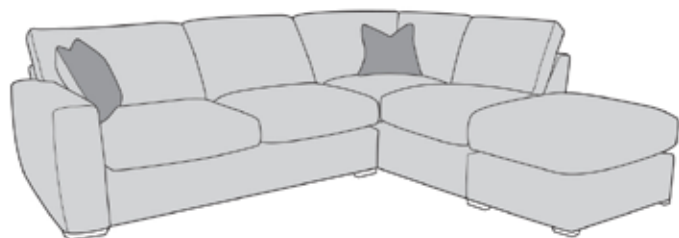

Dakota

Pillow back corner group shown in Leo Biscuit, Lynx Champagne, Ava Sage and Lynx Khaki
and Sofa shown in Leo Sage and Ava Sage

Standard Back
Cover Guide:

Corner Group: LH2, RFC, FST
H: 93 W: 284 D: 247

Corner Group: FST, LFC, RH2
H: 93 W: 284 D: 247

3 Seater Sofa: 3ST
H: 93 W: 205 D: 97 /
140cm Deluxe Sofa Bed: 3DB
H: 93 W: 195 D: 97

2 Seater Sofa: 2ST
H: 93 W: 180 D: 97 /
120cm Deluxe Sofa Bed: 2DB
H: 93 W: 175 D: 97

Love Chair: LOV /
80cm Deluxe Sofa Bed: 1DB
H: 93 W: 131 D: 97

Armchair: 1ST
H: 93 W: 101 D: 97

Suggested Footstool

Logan Swivel Footstool: FST
H: 34 W: 97 D: 97

Scatter:

Front: Cover 2
Back: Cover 1

Height x Width x Depth (cm)

All dimensions are approximate. Allow tolerance of +/- 2.5cm.

**Pillow Back
Cover Guide:**

Corner Group: LH2, RFC, FST
H: 93 W: 284 D: 247

Corner Group: FST, LFC, RH2
H: 93 W: 284 D: 247

3 Seater Sofa: 3ST
H: 93 W: 205 D: 97 /
140cm Deluxe Sofa Bed: 3DB
H: 93 W: 195 D: 97