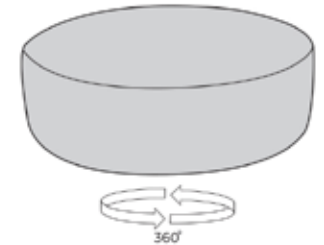

Love Chair: LOV /
80cm Deluxe Sofa Bed: 1DB
H: 93 W: 131 D: 97

Armchair: 1ST
H: 93 W: 101 D: 97

Suggested Footstool

Logan Swivel Footstool: FST
H: 34 W: 97 D: 97

Scatter:

Front: Cover 2
Back: Cover 1

Height x Width x Depth (cm)

All dimensions are approximate. Allow tolerance of +/- 2.5cm.

**Pillow Back
Cover Guide:**

Corner Group: LH2, RFC, FST
H: 93 W: 284 D: 247

Corner Group: FST, LFC, RH2
H: 93 W: 284 D: 247

3 Seater Sofa: 3ST
H: 93 W: 205 D: 97 /
140cm Deluxe Sofa Bed: 3DB
H: 93 W: 195 D: 97

2 Seater Sofa: 2ST
H: 93 W: 180 D: 97 /
120cm Deluxe Sofa Bed: 2DB
H: 93 W: 175 D: 97

**Love Chair: LOV /
80cm Deluxe Sofa Bed: 1DB**
H: 93 W: 131 D: 97

Suggested Footstool

Logan Swivel Footstool: FST
H: 34 W: 97 D: 97

Pillow:

Front: Cover 2/3
as applicable
Back: Cover 1

See
Drawing

Scatter:

Front: Cover 3/4
as applicable
Back: Cover 1

See
Drawing

Height x Width x Depth (cm)

All dimensions are approximate. Allow tolerance of +/- 2.5cm.