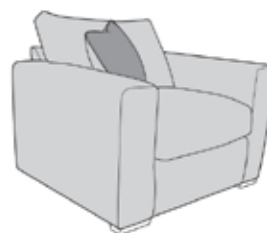

Dakota

Pillow back corner group shown in Leo Biscuit, Lynx Champagne, Ava Sage and Lynx Khaki
and Sofa shown in Leo Sage and Ava Sage

Standard Back
Cover Guide:

Corner Group: LH2, RFC, FST
H: 93 W: 284 D: 247

Corner Group: FST, LFC, RH2
H: 93 W: 284 D: 247

3 Seater Sofa: 3ST
H: 93 W: 205 D: 97 /
140cm Deluxe Sofa Bed: 3DB
H: 93 W: 195 D: 97

2 Seater Sofa: 2ST
H: 93 W: 180 D: 97 /
120cm Deluxe Sofa Bed: 2DB
H: 93 W: 175 D: 97

Love Chair: LOV /
80cm Deluxe Sofa Bed: 1DB
H: 93 W: 131 D: 97

Armchair: 1ST
H: 93 W: 101 D: 97

Suggested Footstool

Logan Swivel Footstool: FST
H: 34 W: 97 D: 97

Scatter:

Front: Cover 2
Back: Cover 1

Height x Width x Depth (cm)

All dimensions are approximate. Allow tolerance of +/- 2.5cm.

**Pillow Back
Cover Guide:**

Corner Group: LH2, RFC, FST
H: 93 W: 284 D: 247

Corner Group: FST, LFC, RH2
H: 93 W: 284 D: 247

3 Seater Sofa: 3ST
H: 93 W: 205 D: 97 /
140cm Deluxe Sofa Bed: 3DB
H: 93 W: 195 D: 97