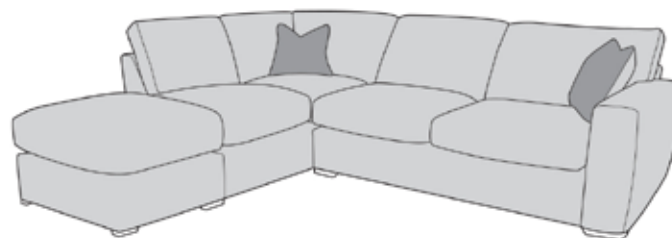

Dakota

Pillow back corner group shown in Leo Biscuit, Lynx Champagne, Ava Sage and Lynx Khaki
and Sofa shown in Leo Sage and Ava Sage

Standard Back
Cover Guide:

Corner Group: LH2, RFC, FST
H: 93 W: 284 D: 247

Corner Group: FST, LFC, RH2
H: 93 W: 284 D: 247

3 Seater Sofa: 3ST
H: 93 W: 205 D: 97 /
140cm Deluxe Sofa Bed: 3DB
H: 93 W: 195 D: 97

2 Seater Sofa: 2ST
H: 93 W: 180 D: 97 /
120cm Deluxe Sofa Bed: 2DB
H: 93 W: 175 D: 97

Love Chair: LOV /
80cm Deluxe Sofa Bed: 1DB
H: 93 W: 131 D: 97

Armchair: 1ST
H: 93 W: 101 D: 97

Suggested Footstool

Logan Swivel Footstool: FST
H: 34 W: 97 D: 97

Scatter:

Front: Cover 2
Back: Cover 1

Height x Width x Depth (cm)

All dimensions are approximate. Allow tolerance of +/- 2.5cm.

**Pillow Back
Cover Guide:**

Corner Group: LH2, RFC, FST
H: 93 W: 284 D: 247

Corner Group: FST, LFC, RH2
H: 93 W: 284 D: 247

3 Seater Sofa: 3ST
H: 93 W: 205 D: 97 /
140cm Deluxe Sofa Bed: 3DB
H: 93 W: 195 D: 97