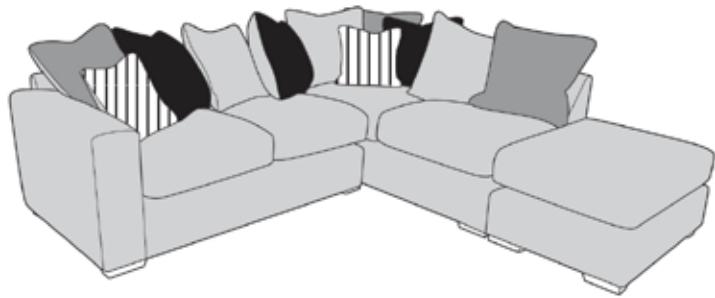

Dakota

Pillow back corner group shown in Leo Biscuit, Lynx Champagne, Ava Sage and Lynx Khaki
and Sofa shown in Leo Sage and Ava Sage

Standard Back
Cover Guide:

Corner Group: LH2, RFC, FST
H: 93 W: 284 D: 247

Corner Group: FST, LFC, RH2
H: 93 W: 284 D: 247

3 Seater Sofa: 3ST
H: 93 W: 205 D: 97 /
140cm Deluxe Sofa Bed: 3DB
H: 93 W: 195 D: 97

2 Seater Sofa: 2ST
H: 93 W: 180 D: 97 /
120cm Deluxe Sofa Bed: 2DB
H: 93 W: 175 D: 97

Love Chair: LOV /
80cm Deluxe Sofa Bed: 1DB
H: 93 W: 131 D: 97

Armchair: 1ST
H: 93 W: 101 D: 97

Suggested Footstool

Logan Swivel Footstool: FST
H: 34 W: 97 D: 97

Scatter:

Front: Cover 2
Back: Cover 1

Height x Width x Depth (cm)

All dimensions are approximate. Allow tolerance of +/- 2.5cm.

**Pillow Back
Cover Guide:**

Corner Group: LH2, RFC, FST
H: 93 W: 284 D: 247

Corner Group: FST, LFC, RH2
H: 93 W: 284 D: 247

3 Seater Sofa: 3ST
H: 93 W: 205 D: 97 /
140cm Deluxe Sofa Bed: 3DB
H: 93 W: 195 D: 97