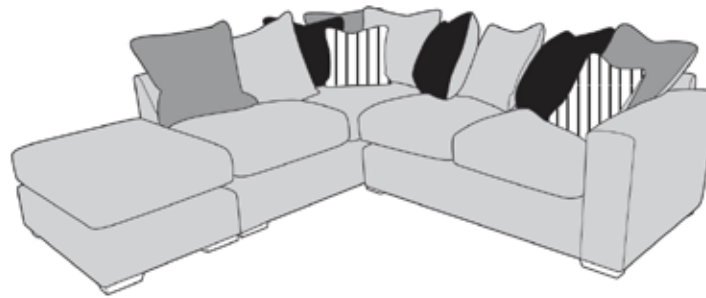

Dakota

Pillow back corner group shown in Leo Biscuit, Lynx Champagne, Ava Sage and Lynx Khaki
and Sofa shown in Leo Sage and Ava Sage

Standard Back
Cover Guide:

Corner Group: LH2, RFC, FST
H: 93 W: 284 D: 247

Corner Group: FST, LFC, RH2
H: 93 W: 284 D: 247

3 Seater Sofa: 3ST
H: 93 W: 205 D: 97 /
140cm Deluxe Sofa Bed: 3DB
H: 93 W: 195 D: 97

2 Seater Sofa: 2ST
H: 93 W: 180 D: 97 /
120cm Deluxe Sofa Bed: 2DB
H: 93 W: 175 D: 97

Love Chair: LOV /
80cm Deluxe Sofa Bed: 1DB
H: 93 W: 131 D: 97

Armchair: 1ST
H: 93 W: 101 D: 97

Suggested Footstool

Logan Swivel Footstool: FST
H: 34 W: 97 D: 97

Scatter:

Front: Cover 2
Back: Cover 1

Height x Width x Depth (cm)

All dimensions are approximate. Allow tolerance of +/- 2.5cm.

**Pillow Back
Cover Guide:**

Corner Group: LH2, RFC, FST
H: 93 W: 284 D: 247

Corner Group: FST, LFC, RH2
H: 93 W: 284 D: 247

3 Seater Sofa: 3ST
H: 93 W: 205 D: 97 /
140cm Deluxe Sofa Bed: 3DB
H: 93 W: 195 D: 97